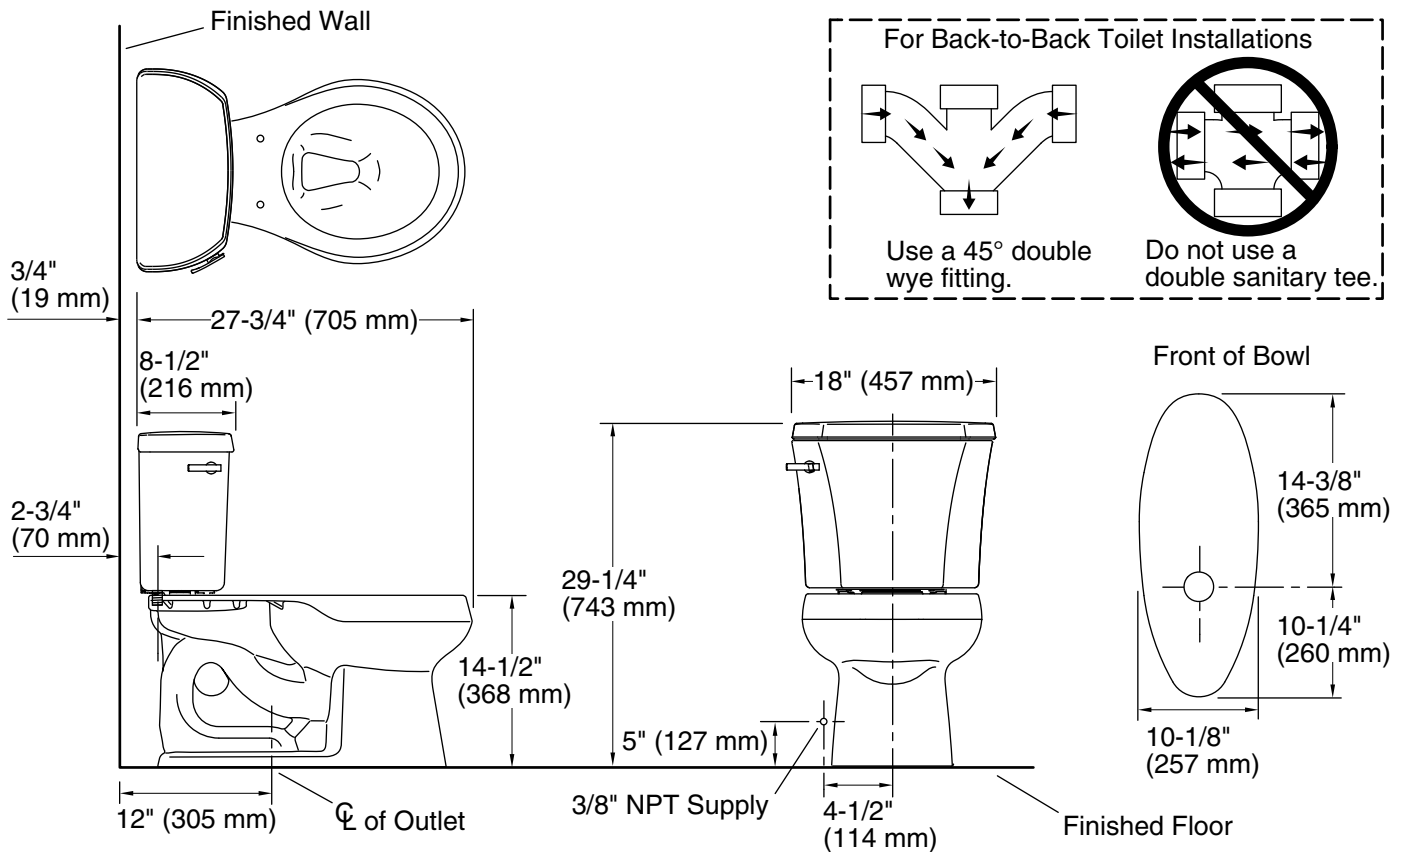

Features

- Two-piece design.
- Round-front bowl offers an ideal solution for smaller bathrooms and powder rooms.
- 1.6 gpf (6.0 lpf)
- Left-hand Polished Chrome trip lever.
- Combination consists of the K-4468 tank and the K-4197 bowl.
- Coordinates with other products in the Wellworth collection.

Installation

- Standard 12" (305 mm) rough-in.
- Three-bolt quick-connect installation.
- Seat and supply line sold separately.

Recommended Products/Accessories

K-4639 Cachet® Quiet-Close™ Round-Front Toilet Seat
K-5589 Purefresh® Round-Front Toilet Seat
K-76923 Puretide™ Quiet-Close™ Round-front manual bidet toilet seat
K-5420 Low-Profile Bolt Caps
K-9379 Trip Lever
1023457 Wax Ring/Hardware Kit
1265114 Connector Hose
K-23726 Drain treatment

Included Components

Product consists of:

K-4197 Round-Front Bowl
K-4468 Toilet tank, 1.6 gpf

Additional Components:

Bolt cap accessory pack
Tank accessory pack
Tank cover
Trip lever

Codes/Standards

ASME A112.19.2/CSA B45.1
DOE - Energy Policy Act 1992

Technical Information

All product dimensions are nominal.

Toilet type:	Two-piece, Floor-mount
Waste Outlet:	Floor
Bowl shape:	Round-front
Flush type:	Class Five®
Trap passageway:	2-1/8" (54 mm)
Water Consumption	
Full:	1.6 gpf (6 lpf)
Water surface size:	10-1/2" x 7-3/4" (267 mm x 197 mm)
Rim to water surface:	5-1/4" (133 mm)
Rough-in:	12" (305 mm)
Seat-mounting holes:	5-1/2" (140 mm)